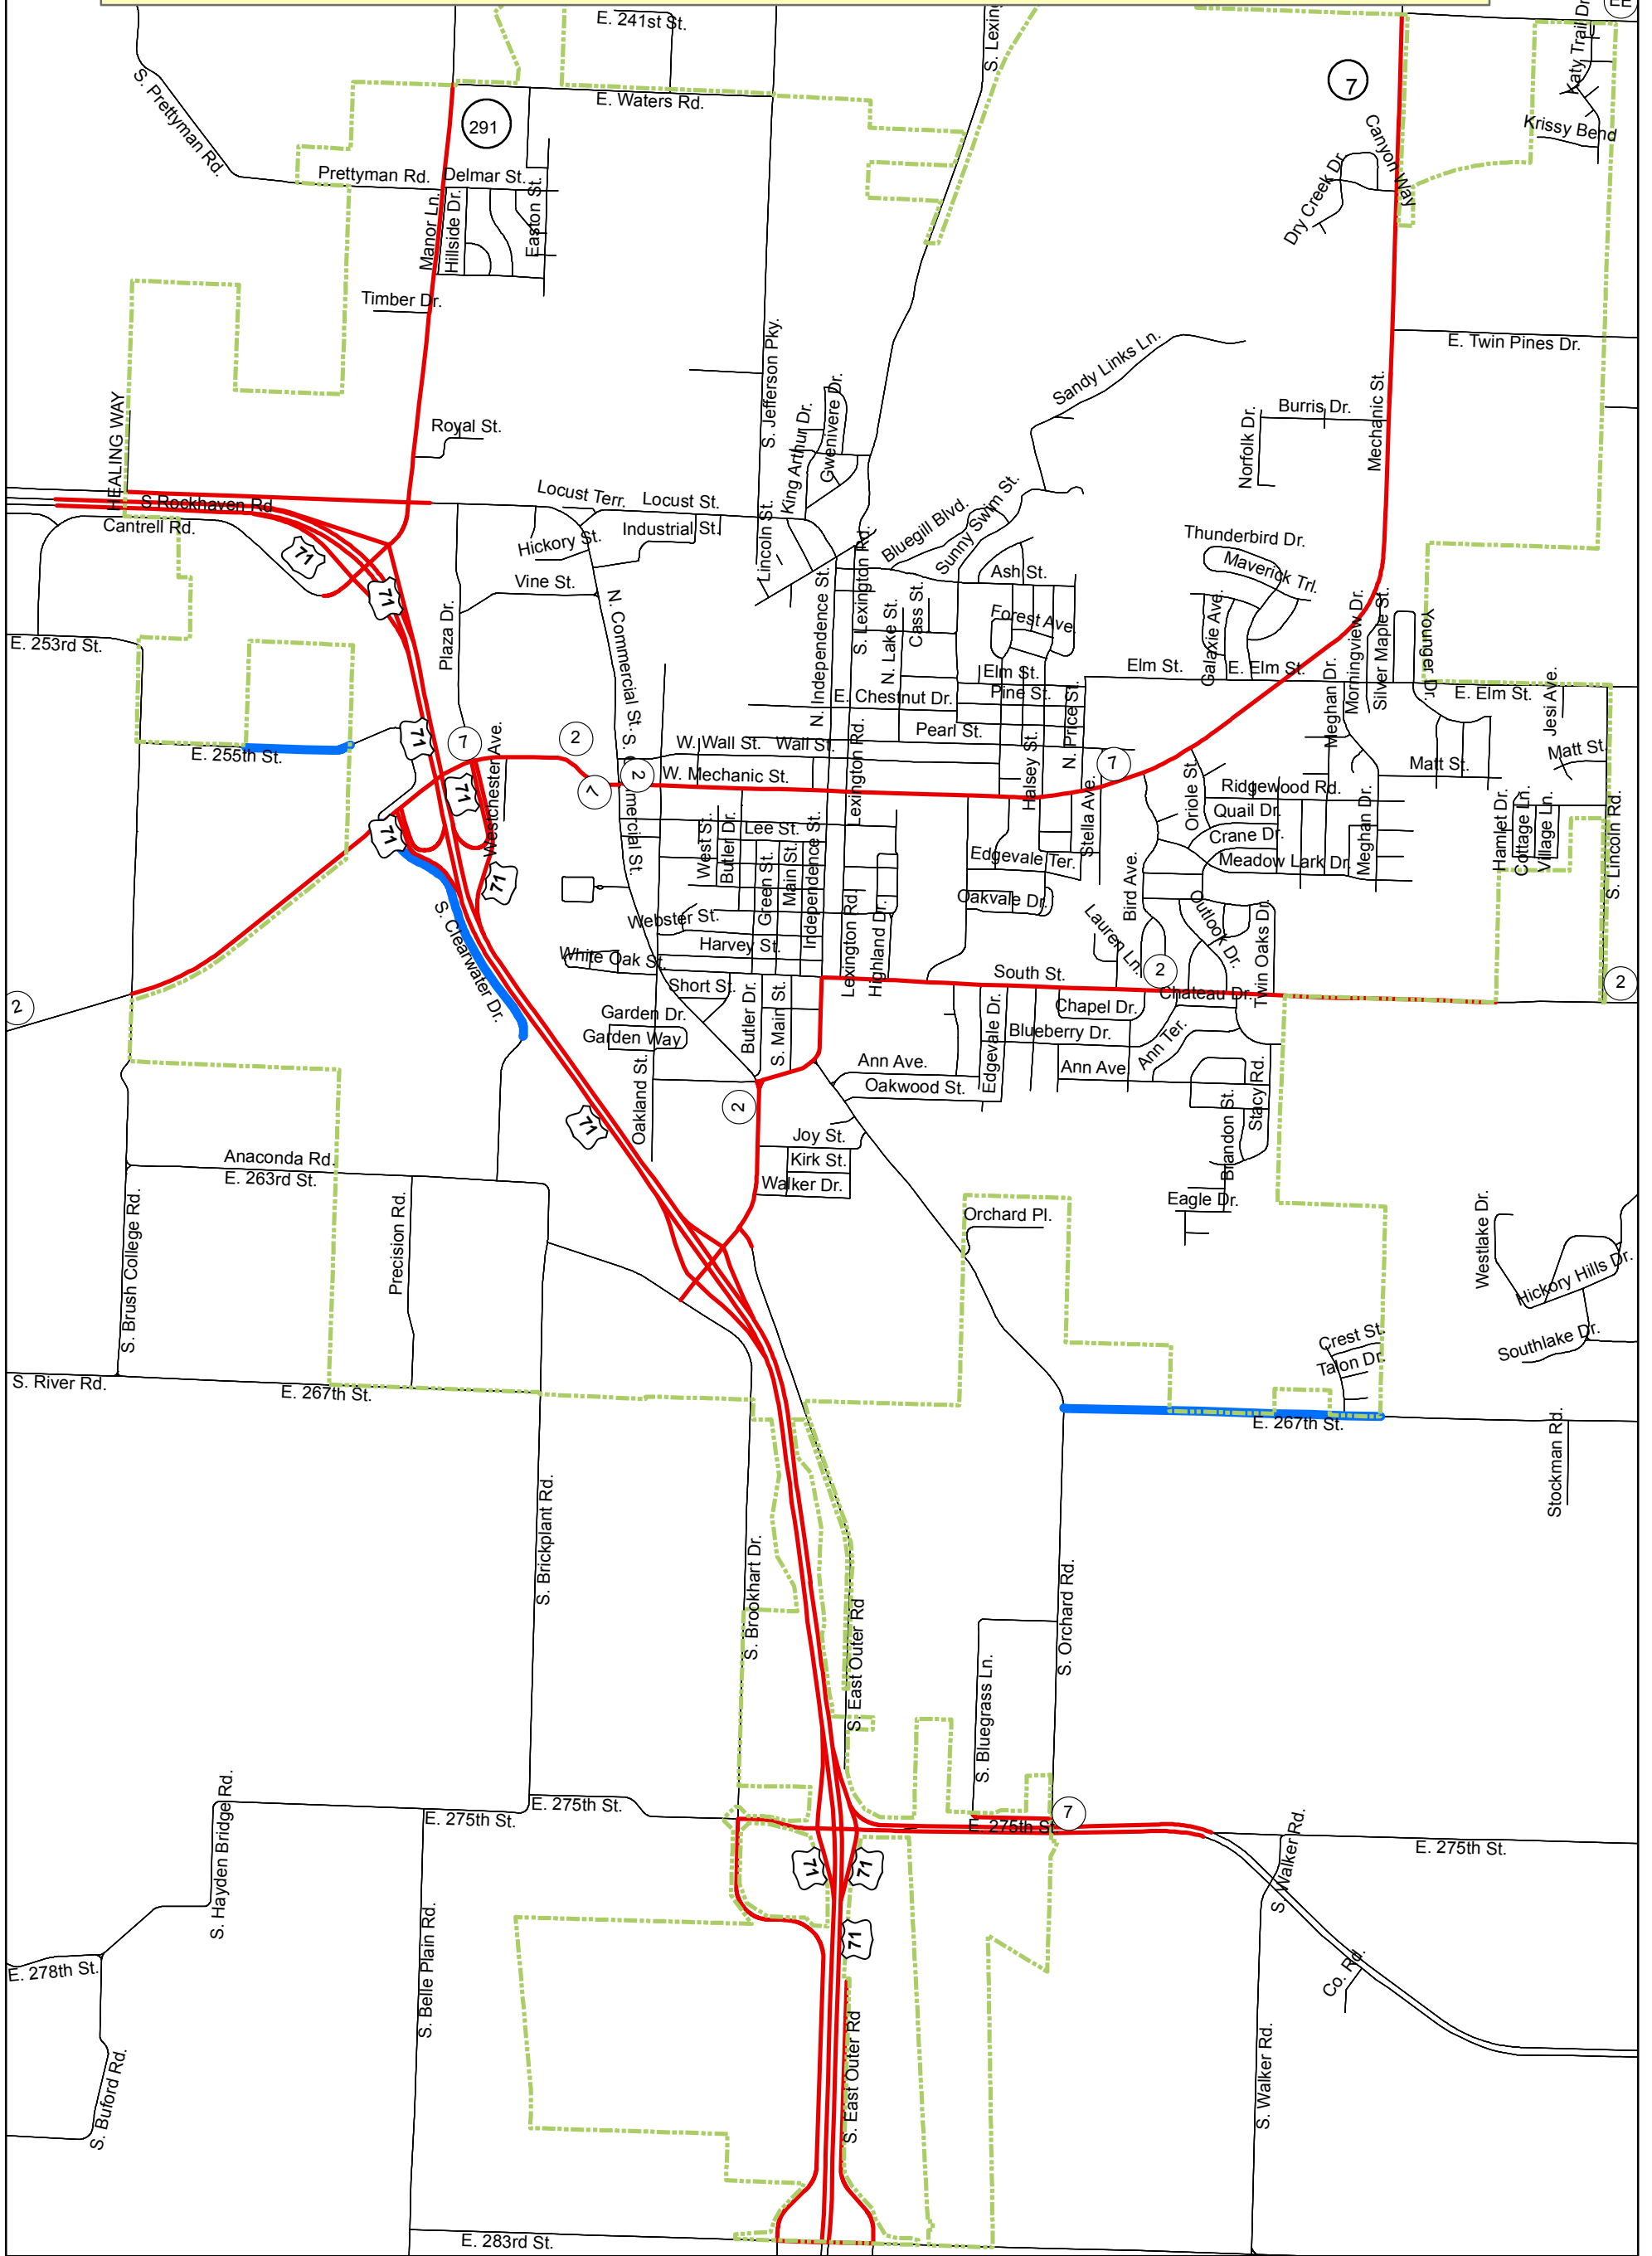

Roads Maintained by the State of Missouri & Cass County

Legend

- City_Limit_SP
- County_Maintenance
- State_Maintenance
- City_Roads