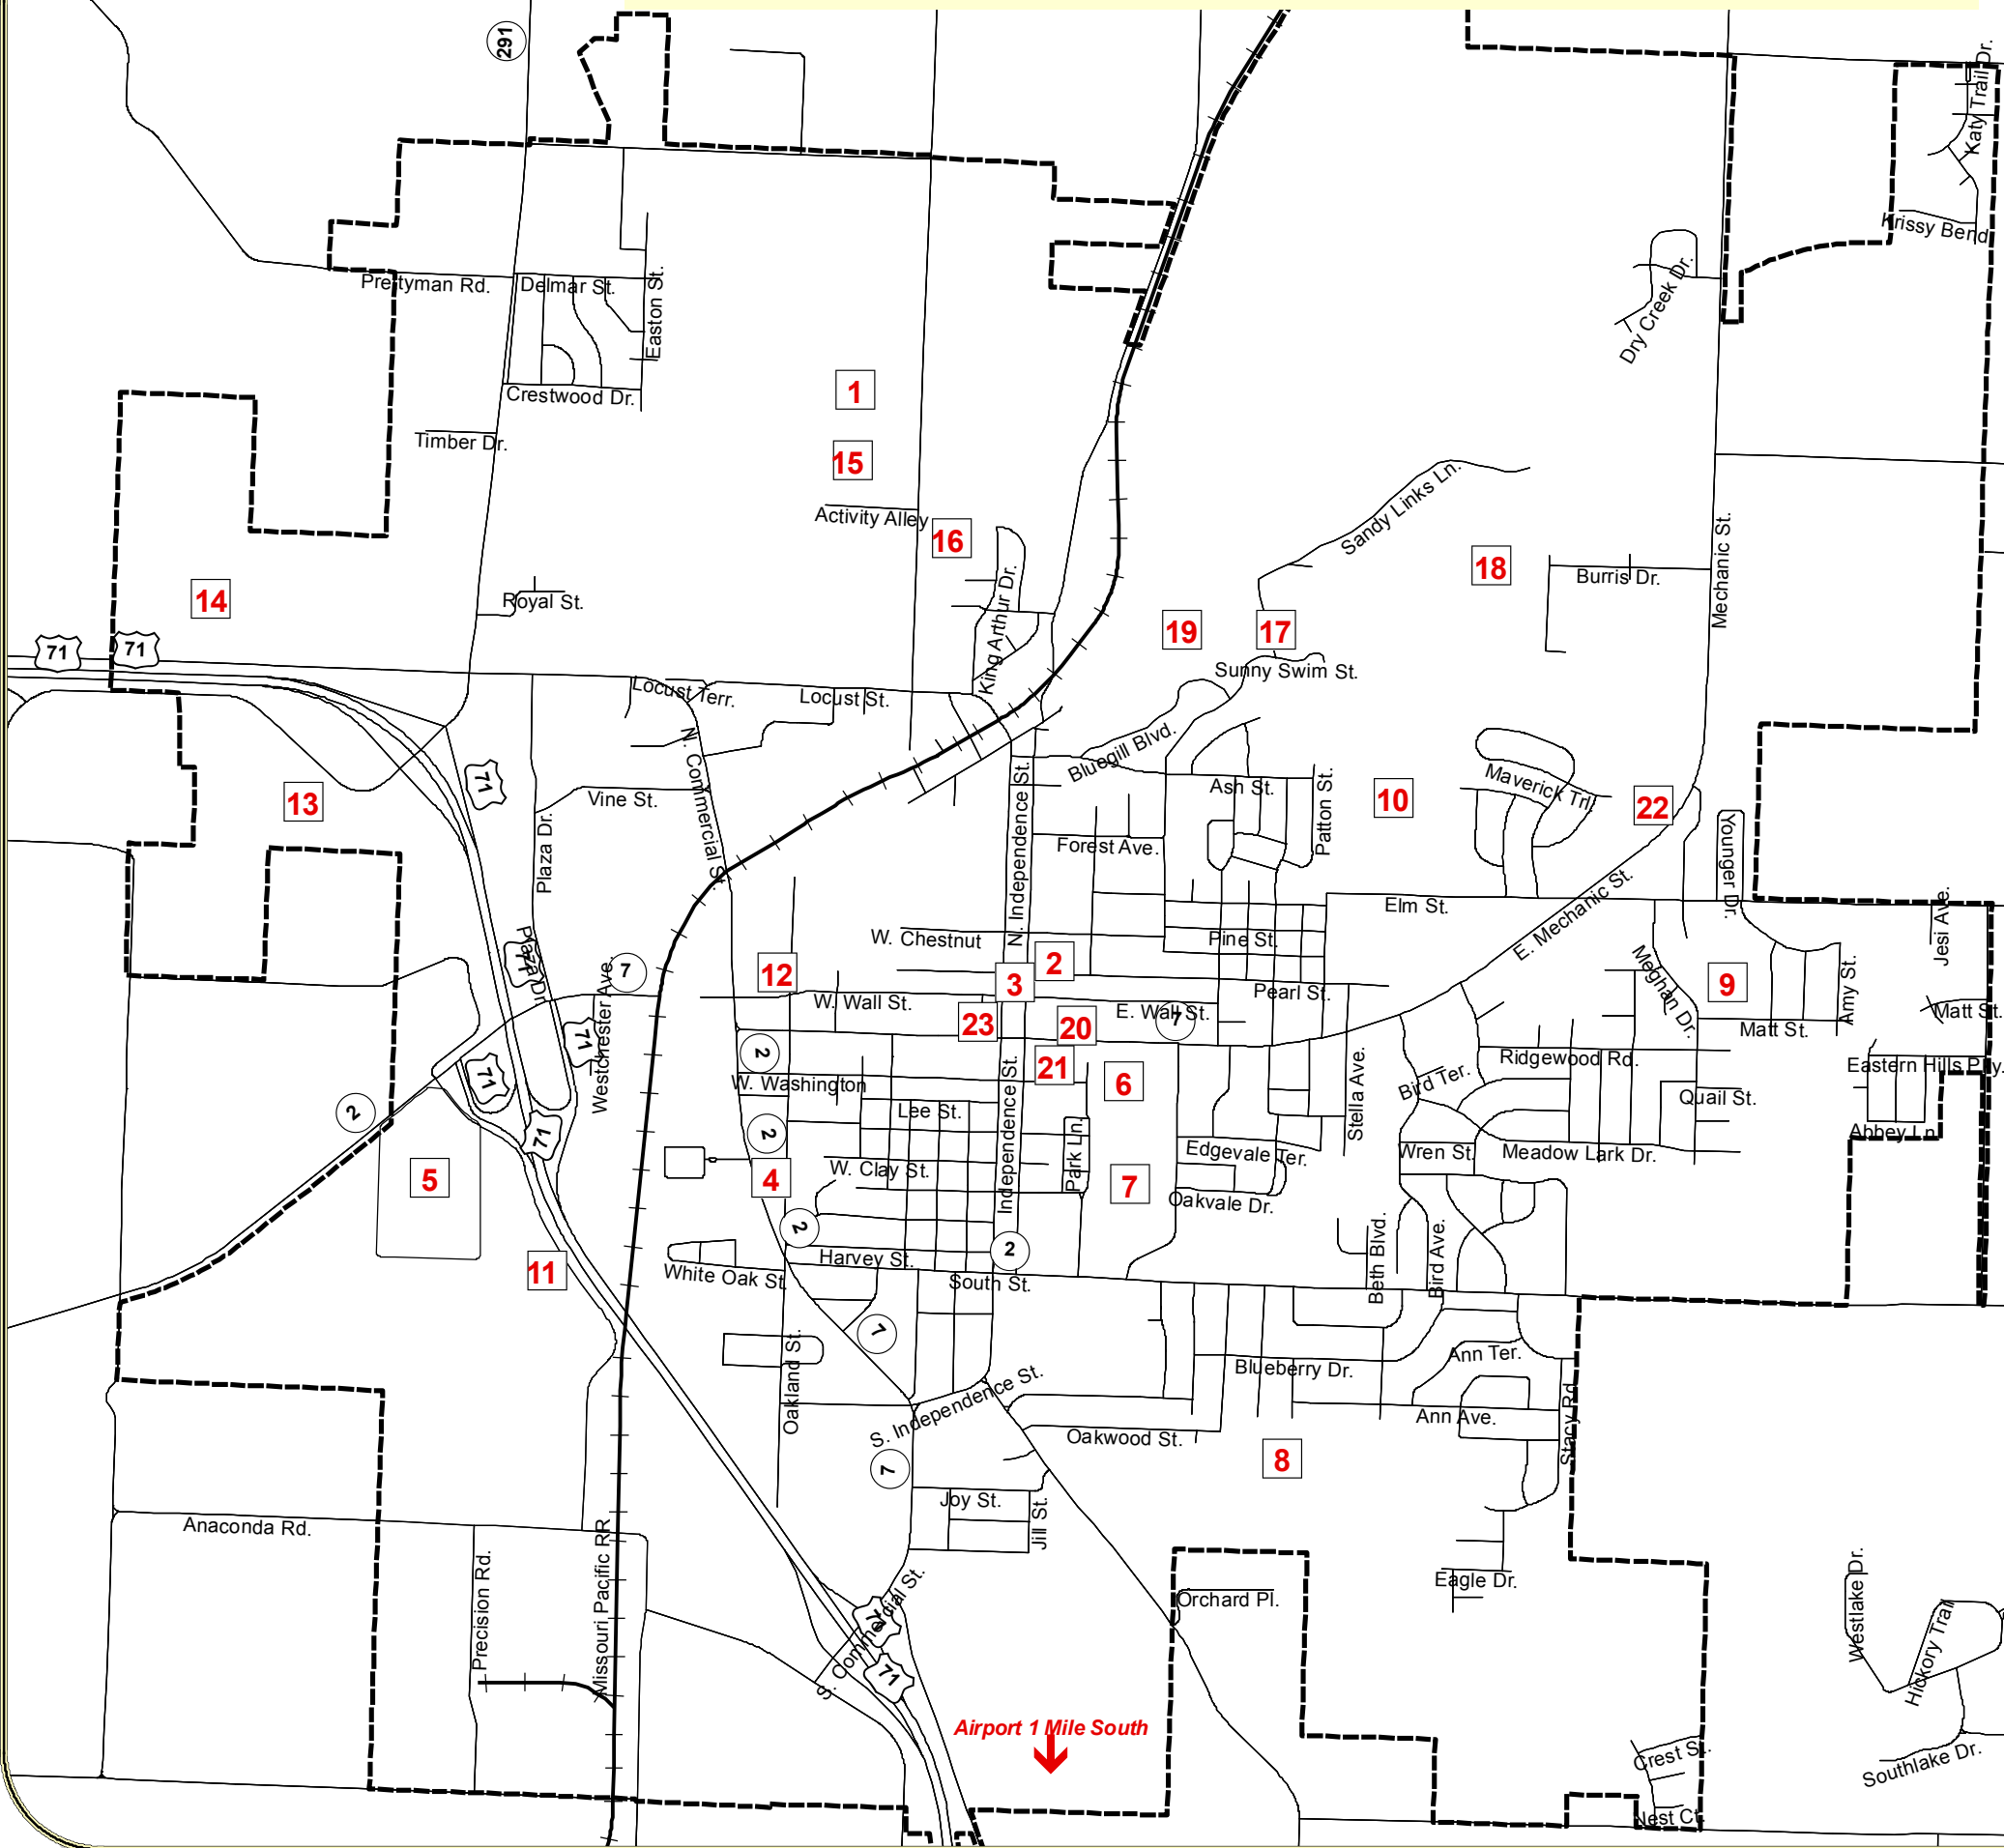

Harrisonville Government Offices & Facilities Map

Legend:

1. The Community Center	2400 Jefferson Parkway	//Ph# 816-380-8980
2. City Hall	300 E Pearl	// Ph#816-380-8900
Police - Non Emergency	204 E Pearl	// Ph#816-380-8928
3. Cass County Courthouse (Historic Square District)	102 W Wall	// Ph#816-380-8500
4. Harrisonville Emergency Services	903 S Commercial	
5. Cass County Justice Center	2501 W Wall	// Ph 816-380-5400
6. Middle School	601 Highland Dr	// Ph# 810-380-7654
7. Football Field	Highland Dr	
8. McEowen Elementary	1901 S Halsey Avenue	// Ph#810-380-4545
9. Harrisonville Elementary	101 Meghan Dr	// Ph#816-380-4131
10. Harrisonville High School & Vocational Tech School/Career Center	High School 1504 E Elm Vocational School 1600 E Elm	// Ph# 816-380-3273 // Ph# 816-380-3253
11. Harrisonville Animal Shelter	Clearwater Dr	// Ph # 816-380-8961
12. USDA	1000 W Wall	// Ph#816-884-4432
13. License Bureau (Mill Walk Mall)	2773 Cantrell Rd	// Ph# 816-380-2454
14. Cass Regional Medical Center	2800 Rockhaven Rd	// Ph# 816-380-3474
15. North Park	1500 Jefferson Parkway	// Ph# 816-380-8948
16. National Guard Armory	1503 Jefferson Parkway	// Ph# 816-380-2716
17. City Park		// Ph#816-380-8947
18. Golf Course		// Ph#816-380-8947
19. Scout Camp		
20. Cass County Library / Historic Society	400 E Mechanic	// Ph# 816-884-3483
21. United States Post Office	305 E Mechanic	// Ph#816-380-3841
22. Department of Social Services	2500 E Mechanic	// Ph#816-380-3597
23. Cass County Health MU Extension	302 S Main 300 S Main	// Ph#816-380-8425 // Ph#816-380-8460